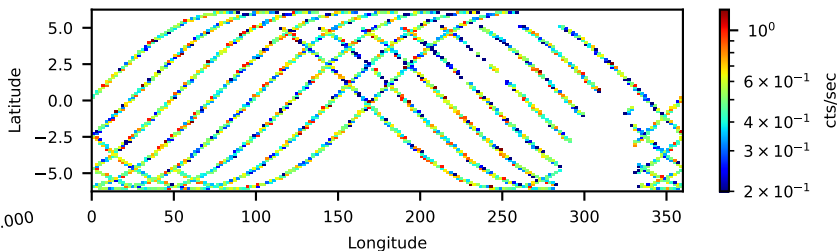

60-s bins

30702018010: 3 to 120 keV

Time
60-s bins

30702018010: 3 to 10 keV

Time
60-s bins

30702018010: 30 to 120 keV