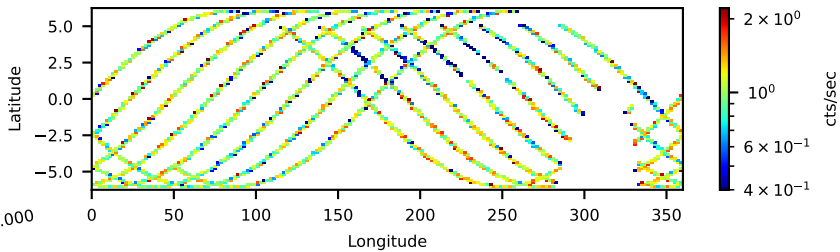

60-s bins

30702018010: 3 to 120 keV

Time
60-s bins

30702018010: 3 to 10 keV

Time
60-s bins

30702018010: 30 to 120 keV