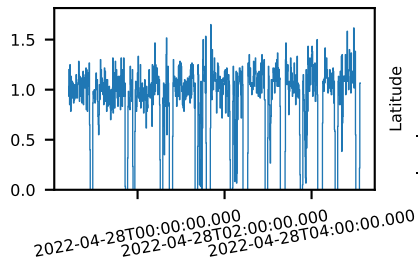

60-s bins

30702018010: 3 to 120 keV

Time
60-s bins

30702018010: 3 to 10 keV

Time
60-s bins

30702018010: 30 to 120 keV