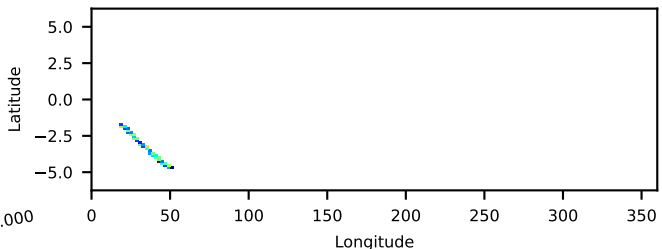

60-s bins

30702018009: 3 to 120 keV

60-s bins

30702018009: 3 to 10 keV

60-s bins

30702018009: 30 to 120 keV