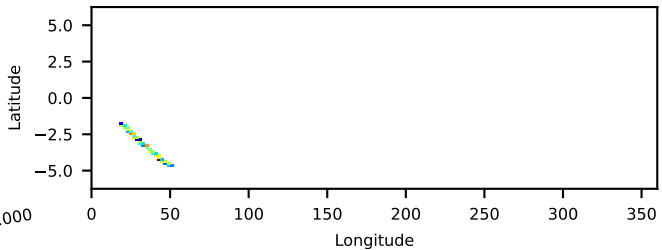

60-s bins

30702018009: 3 to 120 keV

60-s bins

30702018009: 3 to 10 keV

60-s bins

30702018009: 30 to 120 keV