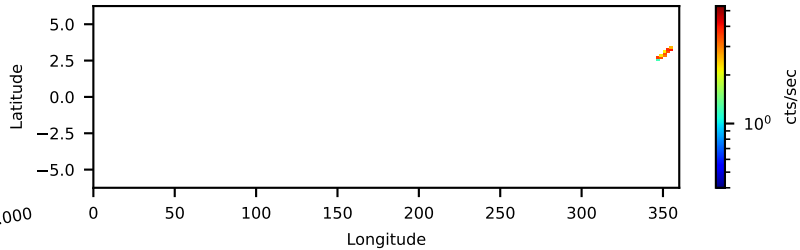

60-s bins

30701024001: 3 to 120 keV

60-s bins

30701024001: 3 to 10 keV

60-s bins

30701024001: 30 to 120 keV

Time