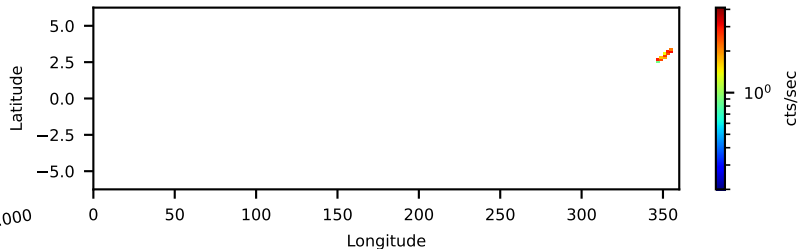

60-s bins

30701024001: 3 to 120 keV

60-s bins

30701024001: 3 to 10 keV

60-s bins

30701024001: 30 to 120 keV

Time