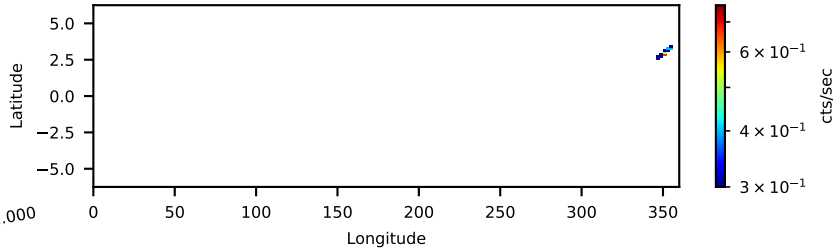

60-s bins

30701024001: 3 to 120 keV

60-s bins

30701024001: 3 to 10 keV

60-s bins

30701024001: 30 to 120 keV

Time