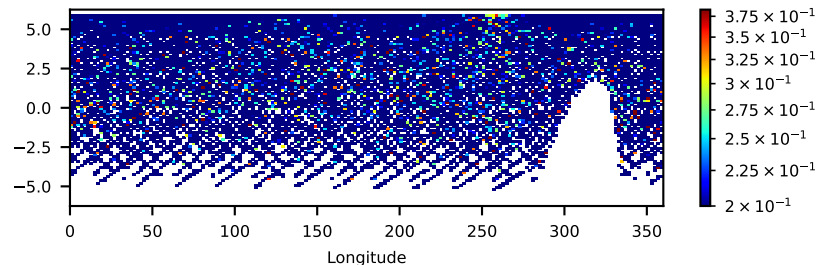

60-s bins

30701011002: 3 to 120 keV

Time
60-s bins

30701011002: 3 to 10 keV

Time
60-s bins

30701011002: 30 to 120 keV