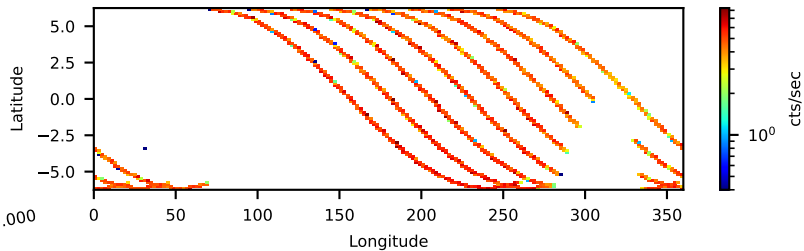

60-s bins

30602020008: 3 to 120 keV

Time
60-s bins

30602020008: 3 to 10 keV

Time
60-s bins

30602020008: 30 to 120 keV