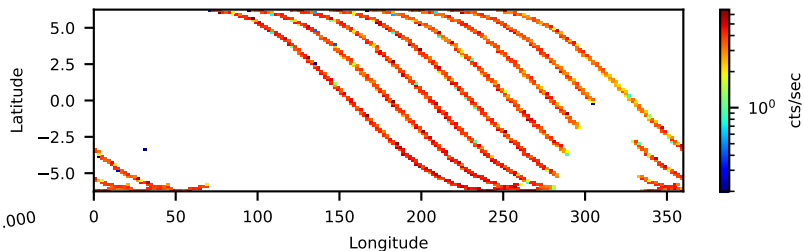

60-s bins

30602020008: 3 to 120 keV

Time
60-s bins

30602020008: 3 to 10 keV

Time
60-s bins

30602020008: 30 to 120 keV