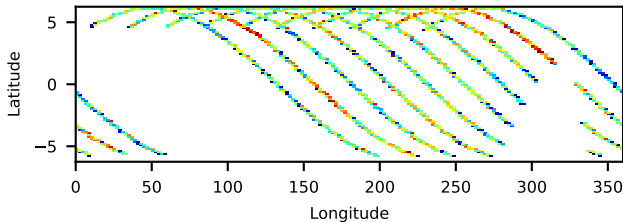

60-s bins

Time

2020-11-29T18:00:00.000
2020-11-29T21:00:00.000
2020-11-30T00:00:00.000

30602008006: 3 to 120 keV

cts/sec

60-s bins

Time

2020-11-29T18:00:00.000
2020-11-29T21:00:00.000
2020-11-30T00:00:00.000

30602008006: 3 to 10 keV

cts/sec

60-s bins

Time

2020-11-29T18:00:00.000
2020-11-29T21:00:00.000
2020-11-30T00:00:00.000

30602008006: 30 to 120 keV

cts/sec