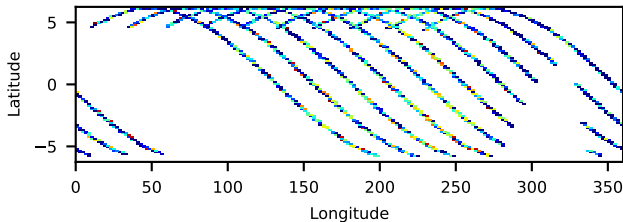

30602008006: 3 to 10 keV

cts/sec

60-s bins

Time

2020-11-29T18:00:00.000
2020-11-29T21:00:00.000
2020-11-30T00:00:00.000

30602008006: 30 to 120 keV

cts/sec