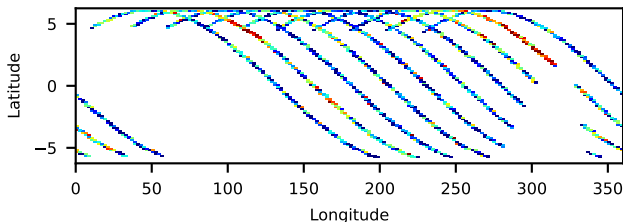

60-s bins

Time

2020-11-29T18:00:00.000
2020-11-29T21:00:00.000
2020-11-30T00:00:00.000

30602008006: 3 to 120 keV

cts/sec

60-s bins

Time

2020-11-29T18:00:00.000
2020-11-29T21:00:00.000
2020-11-30T00:00:00.000

30602008006: 3 to 10 keV

cts/sec

60-s bins

Time

2020-11-29T18:00:00.000
2020-11-29T21:00:00.000
2020-11-30T00:00:00.000

30602008006: 30 to 120 keV

cts/sec