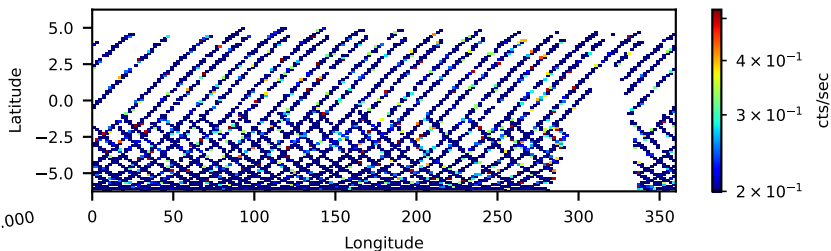

60-s bins

30302016010: 3 to 120 keV

Time
60-s bins

30302016010: 3 to 10 keV

Time
60-s bins

30302016010: 30 to 120 keV