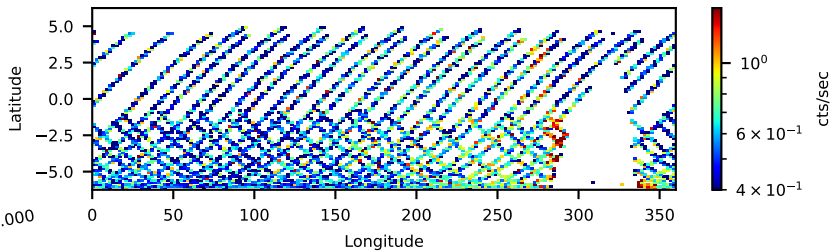

60-s bins

30302016010: 3 to 120 keV

Time
60-s bins

30302016010: 3 to 10 keV

Time
60-s bins

30302016010: 30 to 120 keV