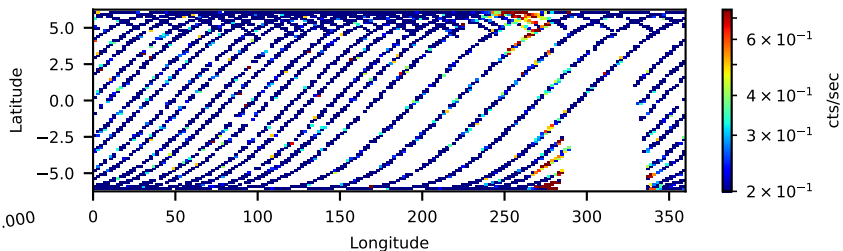

60-s bins

30302016008: 3 to 120 keV

Time
60-s bins

30302016008: 3 to 10 keV

Time
60-s bins

30302016008: 30 to 120 keV