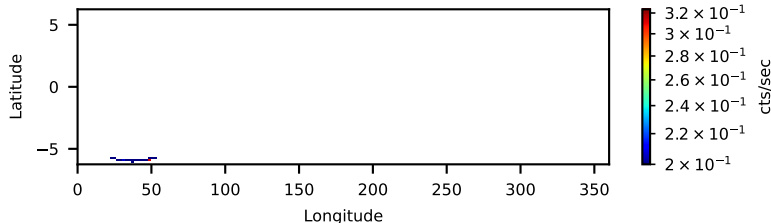

60-s bins

30302016001: 3 to 120 keV

60-s bins

30302016001: 3 to 10 keV

60-s bins

30302016001: 30 to 120 keV