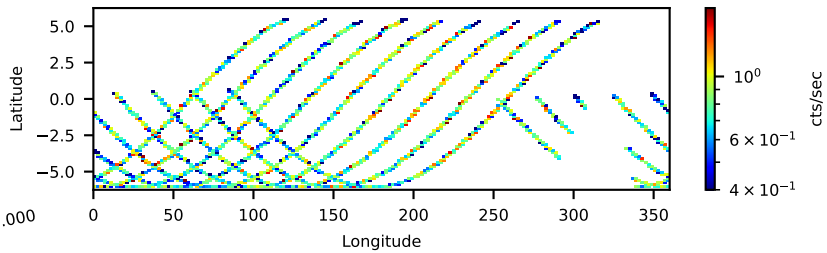

60-s bins

30001147002: 3 to 120 keV

Time
60-s bins

30001147002: 3 to 10 keV

Time
60-s bins

30001147002: 30 to 120 keV