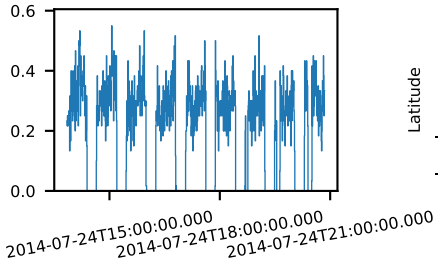

60-s bins

30001147002: 3 to 120 keV

Time
60-s bins

30001147002: 3 to 10 keV

Time
60-s bins

30001147002: 30 to 120 keV