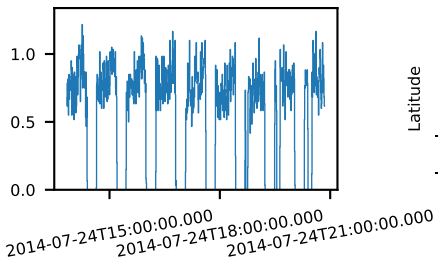

60-s bins

30001147002: 3 to 120 keV

Time
60-s bins

30001147002: 3 to 10 keV

Time
60-s bins

30001147002: 30 to 120 keV