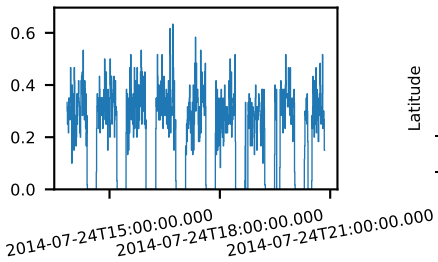

60-s bins

30001147002: 3 to 120 keV

Time
60-s bins

30001147002: 3 to 10 keV

Time
60-s bins

30001147002: 30 to 120 keV