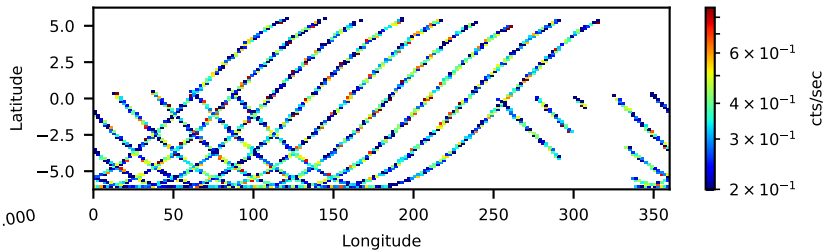

60-s bins

30001147002: 3 to 120 keV

Time
60-s bins

30001147002: 3 to 10 keV

Time
60-s bins

30001147002: 30 to 120 keV