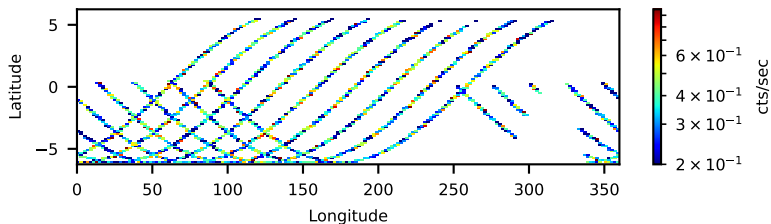

60-s bins

30001147002: 3 to 120 keV

Time

60-s bins

30001147002: 3 to 10 keV

Time

60-s bins

30001147002: 30 to 120 keV