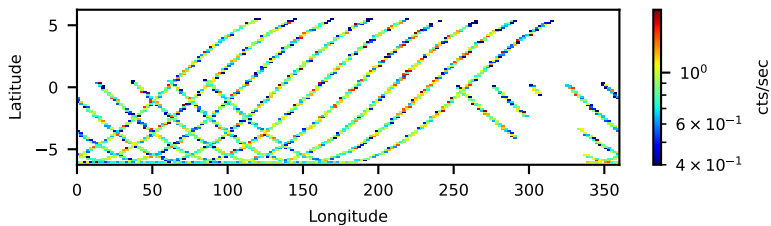

60-s bins

30001147002: 3 to 120 keV

Time

60-s bins

30001147002: 3 to 10 keV

Time

60-s bins

30001147002: 30 to 120 keV