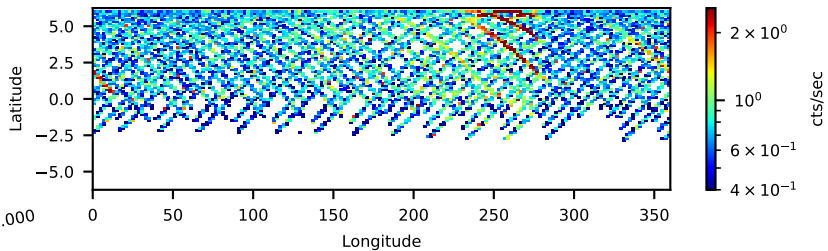

60-s bins

10901407002: 3 to 120 keV

Time

60-s bins

10901407002: 3 to 10 keV

Time

60-s bins

10901407002: 30 to 120 keV