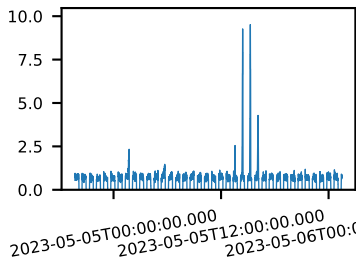

60-s bins

10901407002: 3 to 120 keV

Time

60-s bins

10901407002: 3 to 10 keV

Time

60-s bins

10901407002: 30 to 120 keV