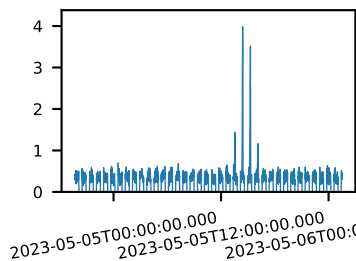

60-s bins

10901407002: 3 to 120 keV

Time

60-s bins

10901407002: 3 to 10 keV

Time

60-s bins

10901407002: 30 to 120 keV