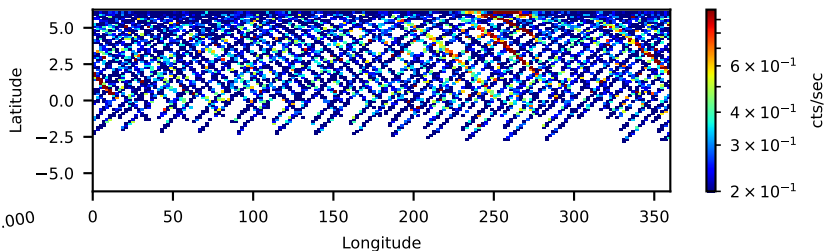

60-s bins

10901407002: 3 to 120 keV

Time

60-s bins

10901407002: 3 to 10 keV

Time

60-s bins

10901407002: 30 to 120 keV