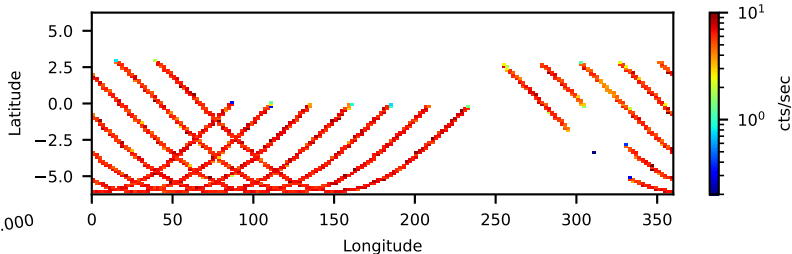

60-s bins

10802306002: 3 to 120 keV

Time
60-s bins

10802306002: 3 to 10 keV

Time
60-s bins

10802306002: 30 to 120 keV