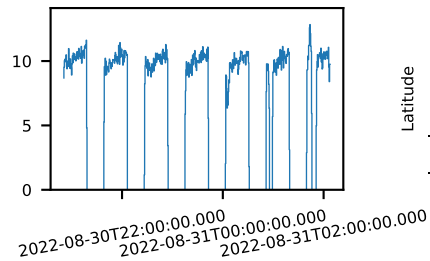

60-s bins

10802306002: 3 to 120 keV

Time
60-s bins

10802306002: 3 to 10 keV

Time
60-s bins

10802306002: 30 to 120 keV