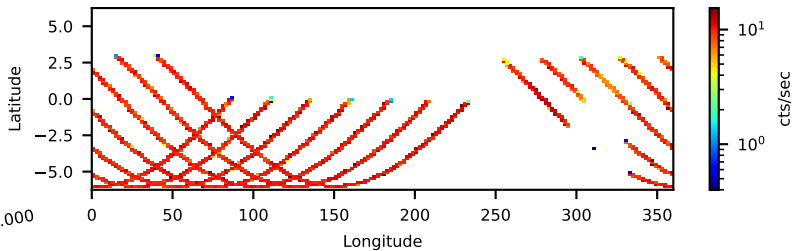

60-s bins

10802306002: 3 to 120 keV

Time
60-s bins

10802306002: 3 to 10 keV

Time
60-s bins

10802306002: 30 to 120 keV