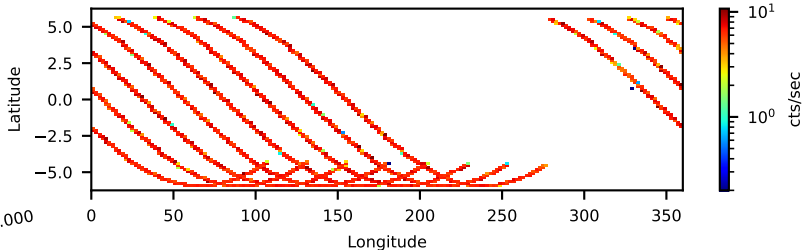

60-s bins

10702305002: 3 to 120 keV

Time
60-s bins

10702305002: 3 to 10 keV

Time
60-s bins

10702305002: 30 to 120 keV