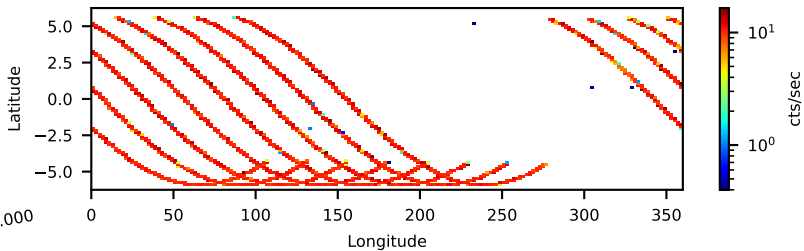

60-s bins

10702305002: 3 to 120 keV

Time
60-s bins

10702305002: 3 to 10 keV

Time
60-s bins

10702305002: 30 to 120 keV