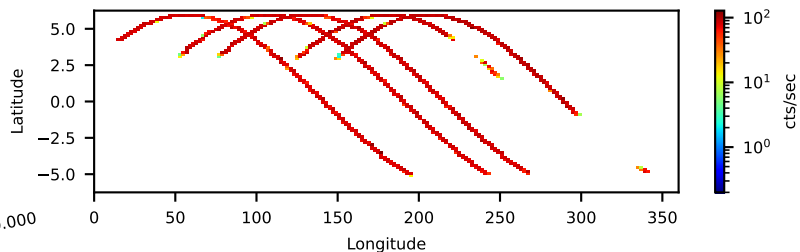

60-s bins

10610007002: 3 to 120 keV

Time  
60-s bins

10610007002: 3 to 10 keV

Time  
60-s bins

10610007002: 30 to 120 keV