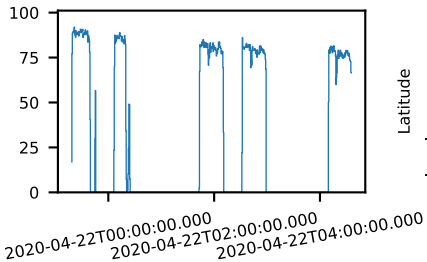

60-s bins

10610007002: 3 to 120 keV

Time  
60-s bins

10610007002: 3 to 10 keV

Time  
60-s bins

10610007002: 30 to 120 keV