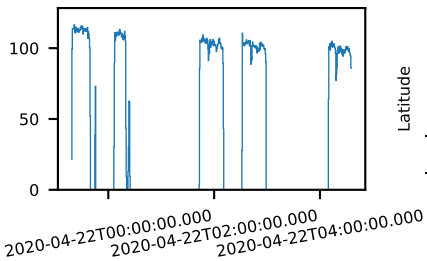

60-s bins

10610007002: 3 to 120 keV

Time  
60-s bins

10610007002: 3 to 10 keV

Time  
60-s bins

10610007002: 30 to 120 keV