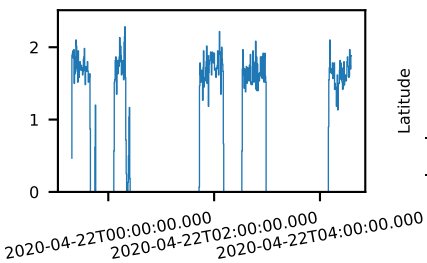

60-s bins

10610007002: 3 to 120 keV

Time  
60-s bins

10610007002: 3 to 10 keV

Time  
60-s bins

10610007002: 30 to 120 keV