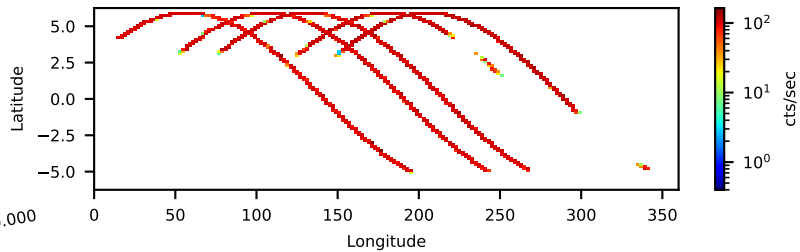

60-s bins

10610007002: 3 to 120 keV

Time  
60-s bins

10610007002: 3 to 10 keV

Time  
60-s bins

10610007002: 30 to 120 keV