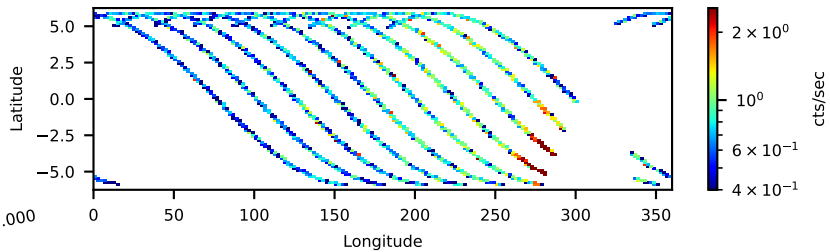

60-s bins

10402005002: 3 to 120 keV

Time
60-s bins

10402005002: 3 to 10 keV

Time
60-s bins

10402005002: 30 to 120 keV