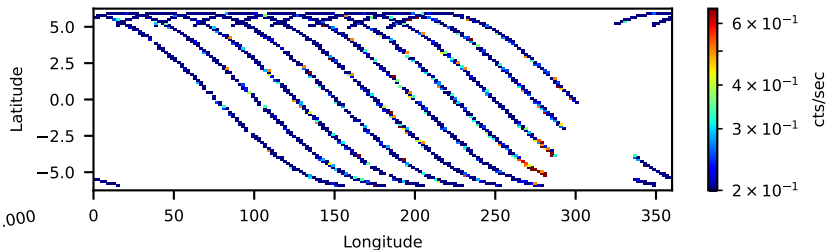

60-s bins

10402005002: 3 to 120 keV

Time
60-s bins

10402005002: 3 to 10 keV

Time
60-s bins

10402005002: 30 to 120 keV