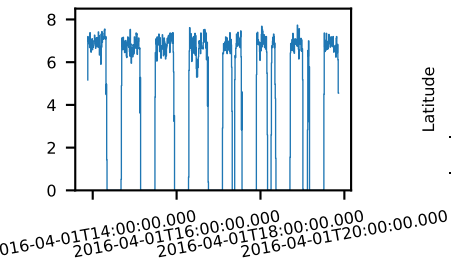

60-s-bins

10110005001: 3 to 120 keV

60-s-bins

10110005001: 3 to 10 keV

60-s-bins

10110005001: 30 to 120 keV