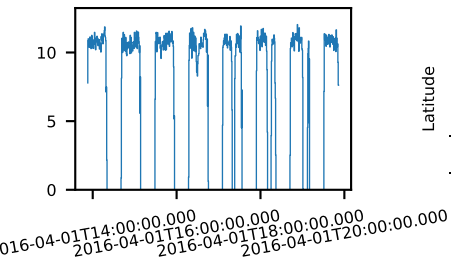

60-s-bins

10110005001: 3 to 120 keV

60-s-bins

10110005001: 3 to 10 keV

60-s-bins

10110005001: 30 to 120 keV